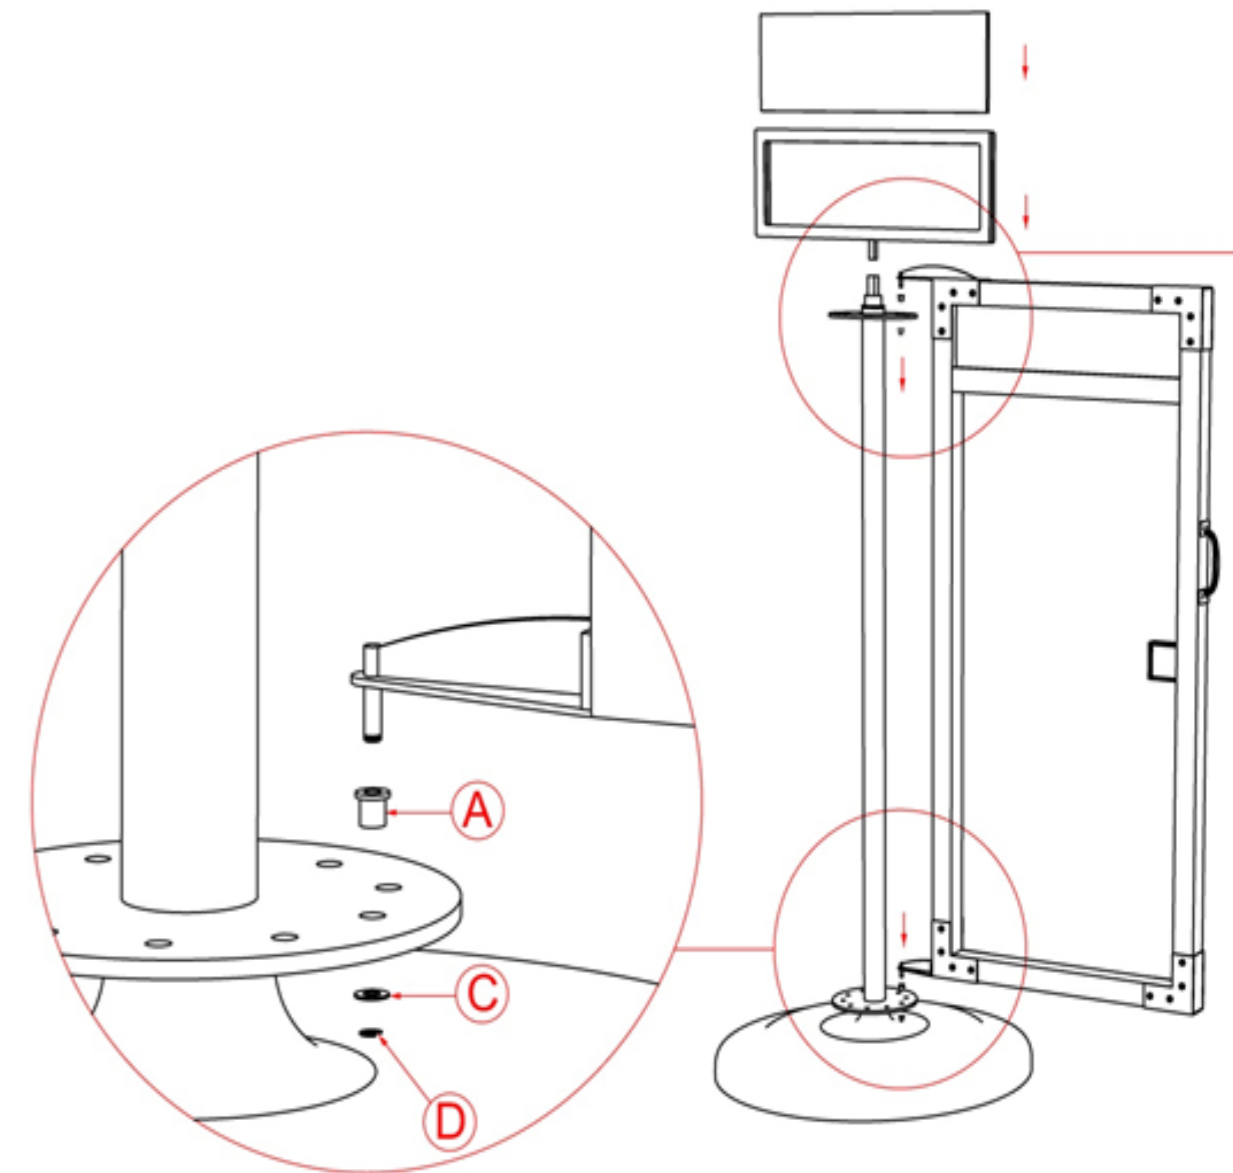

<http://www.mgs-designs.com/BD/DWG/FFASSY.pdf>
<http://www.mgs-designs.com/BD/DWG/Levi-ASSY.pdf>
<http://www.mgs-designs.com/BD/DWG/FFASSY.igs>

DETAILS
(within PDF file Drawings)

<http://www.mgs-designs.com/BD/DWG/FFSIGN.pdf>
<http://www.mgs-designs.com/BD/DWG/FFSIGN.igs>
Assembly
<http://www.mgs-designs.com/BD/DWG/FFROTATINGFRAME.pdf>
<http://www.mgs-designs.com/BD/DWG/FFROTATINGFRAME.igs>
Assembly
<http://www.mgs-designs.com/BD/DWG/FFDISPLAY.pdf>
<http://www.mgs-designs.com/BD/DWG/FFDISPLAY.igs>

er

brackets
inside
<http://www.mgs-designs.com/BD/DWG/Levi-IUFFMBrevB.pdf>
<http://www.mgs-designs.com/BD/DWG/Levi-IUFFMBrevB.igs>
inside
<http://www.mgs-designs.com/BD/DWG/Levi-ILFFMBrevB.pdf>
<http://www.mgs-designs.com/BD/DWG/Levi-ILFFMBrevB.igs>
brackets
<http://www.mgs-designs.com/BD/DWG/Levi-OFFCBrevB.pdf>
<http://www.mgs-designs.com/BD/DWG/Levi-OFFCBrevB.igs>

<http://www.mgs-designs.com/BD/DWG/FFWOODFRAME.pdf>
<http://www.mgs-designs.com/BD/DWG/FFDISPLAY.pdf>

Frame Sub-Assembly
<http://www.mgs-designs.com/BD/DWG/Levi-FFBASEassy.pdf>
<http://www.mgs-designs.com/BD/DWG/Levi-FFBASE.pdf>

<http://www.mgs-designs.com/BD/DWG/Levi-FFBASE.pdf>
<http://www.mgs-designs.com/BD/DWG/Levi-FFBASE.igs>

A Oil Impregnated Bronze Flange Bearing
Inside Diameter: 1/4 Outside Diameter: 3/8 Overall
Length: 7/16 Flange Outside Diameter: 1/2
<http://www1.mscdirect.com/CGI/NNSRIT?PMAKA=35401553>

B 0.625" (O.D.) x 0.065" (Thick) x 2" Long A36 ST
TUBE
~OR~
7/8" (O.D.) x .065" wall x .745 (I.D.) x 2" Long

Notes: Pending Design – I
Pant Hanger 9-10-10