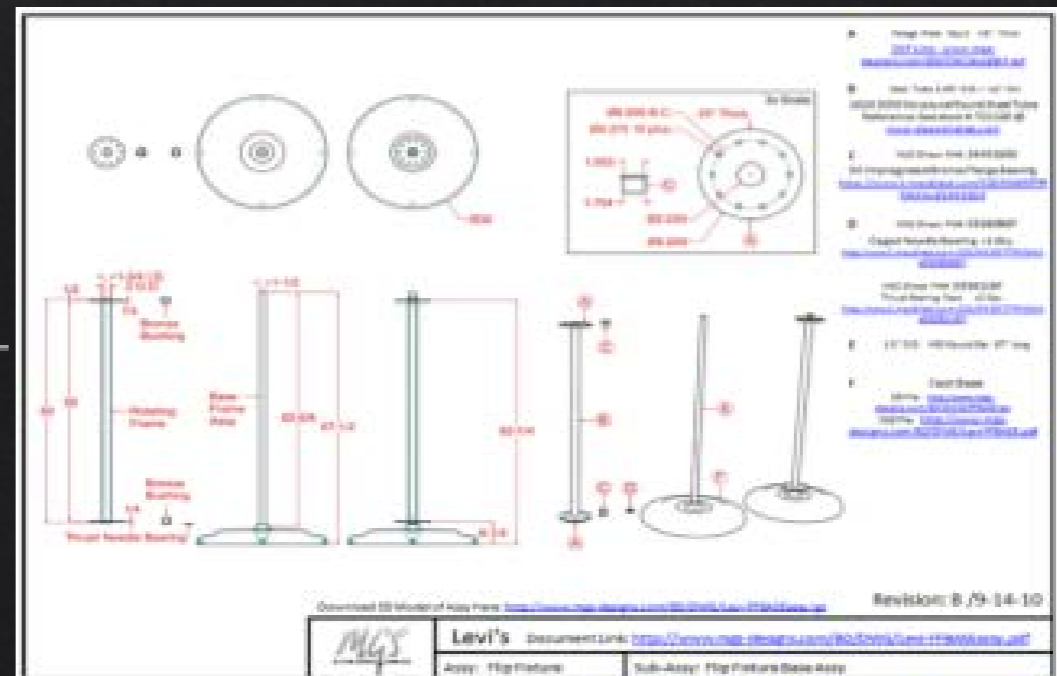

Drawings - Flip Fixture

FLIP FIXTURE ASSEMBLY

- Assembly Master Drawing: <http://www.mgs-designs.com/3D/3DView/3DView.asp>
- Assembly Detail Drawing: <http://www.mgs-designs.com/3D/3DView/3DView.asp>
- 3D Model - IGS: <http://www.mgs-designs.com/3D/3DView/3DView.asp>

FLIP FIXTURE SUB-ASSY / DETAILS

(All DXF Flat patterns are linked from within PDF file Drawings)

- A - Sign Sub-Assembly
  - <http://www.mgs-designs.com/3D/3DView/3DView.asp>
  - <http://www.mgs-designs.com/3D/3DView/3DView.asp>
- B - Rotating Center Sub-Assembly
  - <http://www.mgs-designs.com/3D/3DView/3DView.asp>
  - <http://www.mgs-designs.com/3D/3DView/3DView.asp>
- C - Flip Frame Sub-Assembly
  - <http://www.mgs-designs.com/3D/3DView/3DView.asp>
  - <http://www.mgs-designs.com/3D/3DView/3DView.asp>
  - Inner Card Holder
  - Part Hanger
  - Steel Corner Brackets
    - Upper Inside
      - <http://www.mgs-designs.com/3D/3DView/3DView.asp>
      - <http://www.mgs-designs.com/3D/3DView/3DView.asp>
    - Lower Inside
      - <http://www.mgs-designs.com/3D/3DView/3DView.asp>
      - <http://www.mgs-designs.com/3D/3DView/3DView.asp>
  - Outside brackets
    - <http://www.mgs-designs.com/3D/3DView/3DView.asp>
    - <http://www.mgs-designs.com/3D/3DView/3DView.asp>
- Wood Frame
  - <http://www.mgs-designs.com/3D/3DView/3DView.asp>
  - <http://www.mgs-designs.com/3D/3DView/3DView.asp>
- D - Base and Support Frame Sub-Assembly
  - <http://www.mgs-designs.com/3D/3DView/3DView.asp>
  - <http://www.mgs-designs.com/3D/3DView/3DView.asp>
  - Base Casting
    - <http://www.mgs-designs.com/3D/3DView/3DView.asp>
    - <http://www.mgs-designs.com/3D/3DView/3DView.asp>

Notes: Complete DWG package