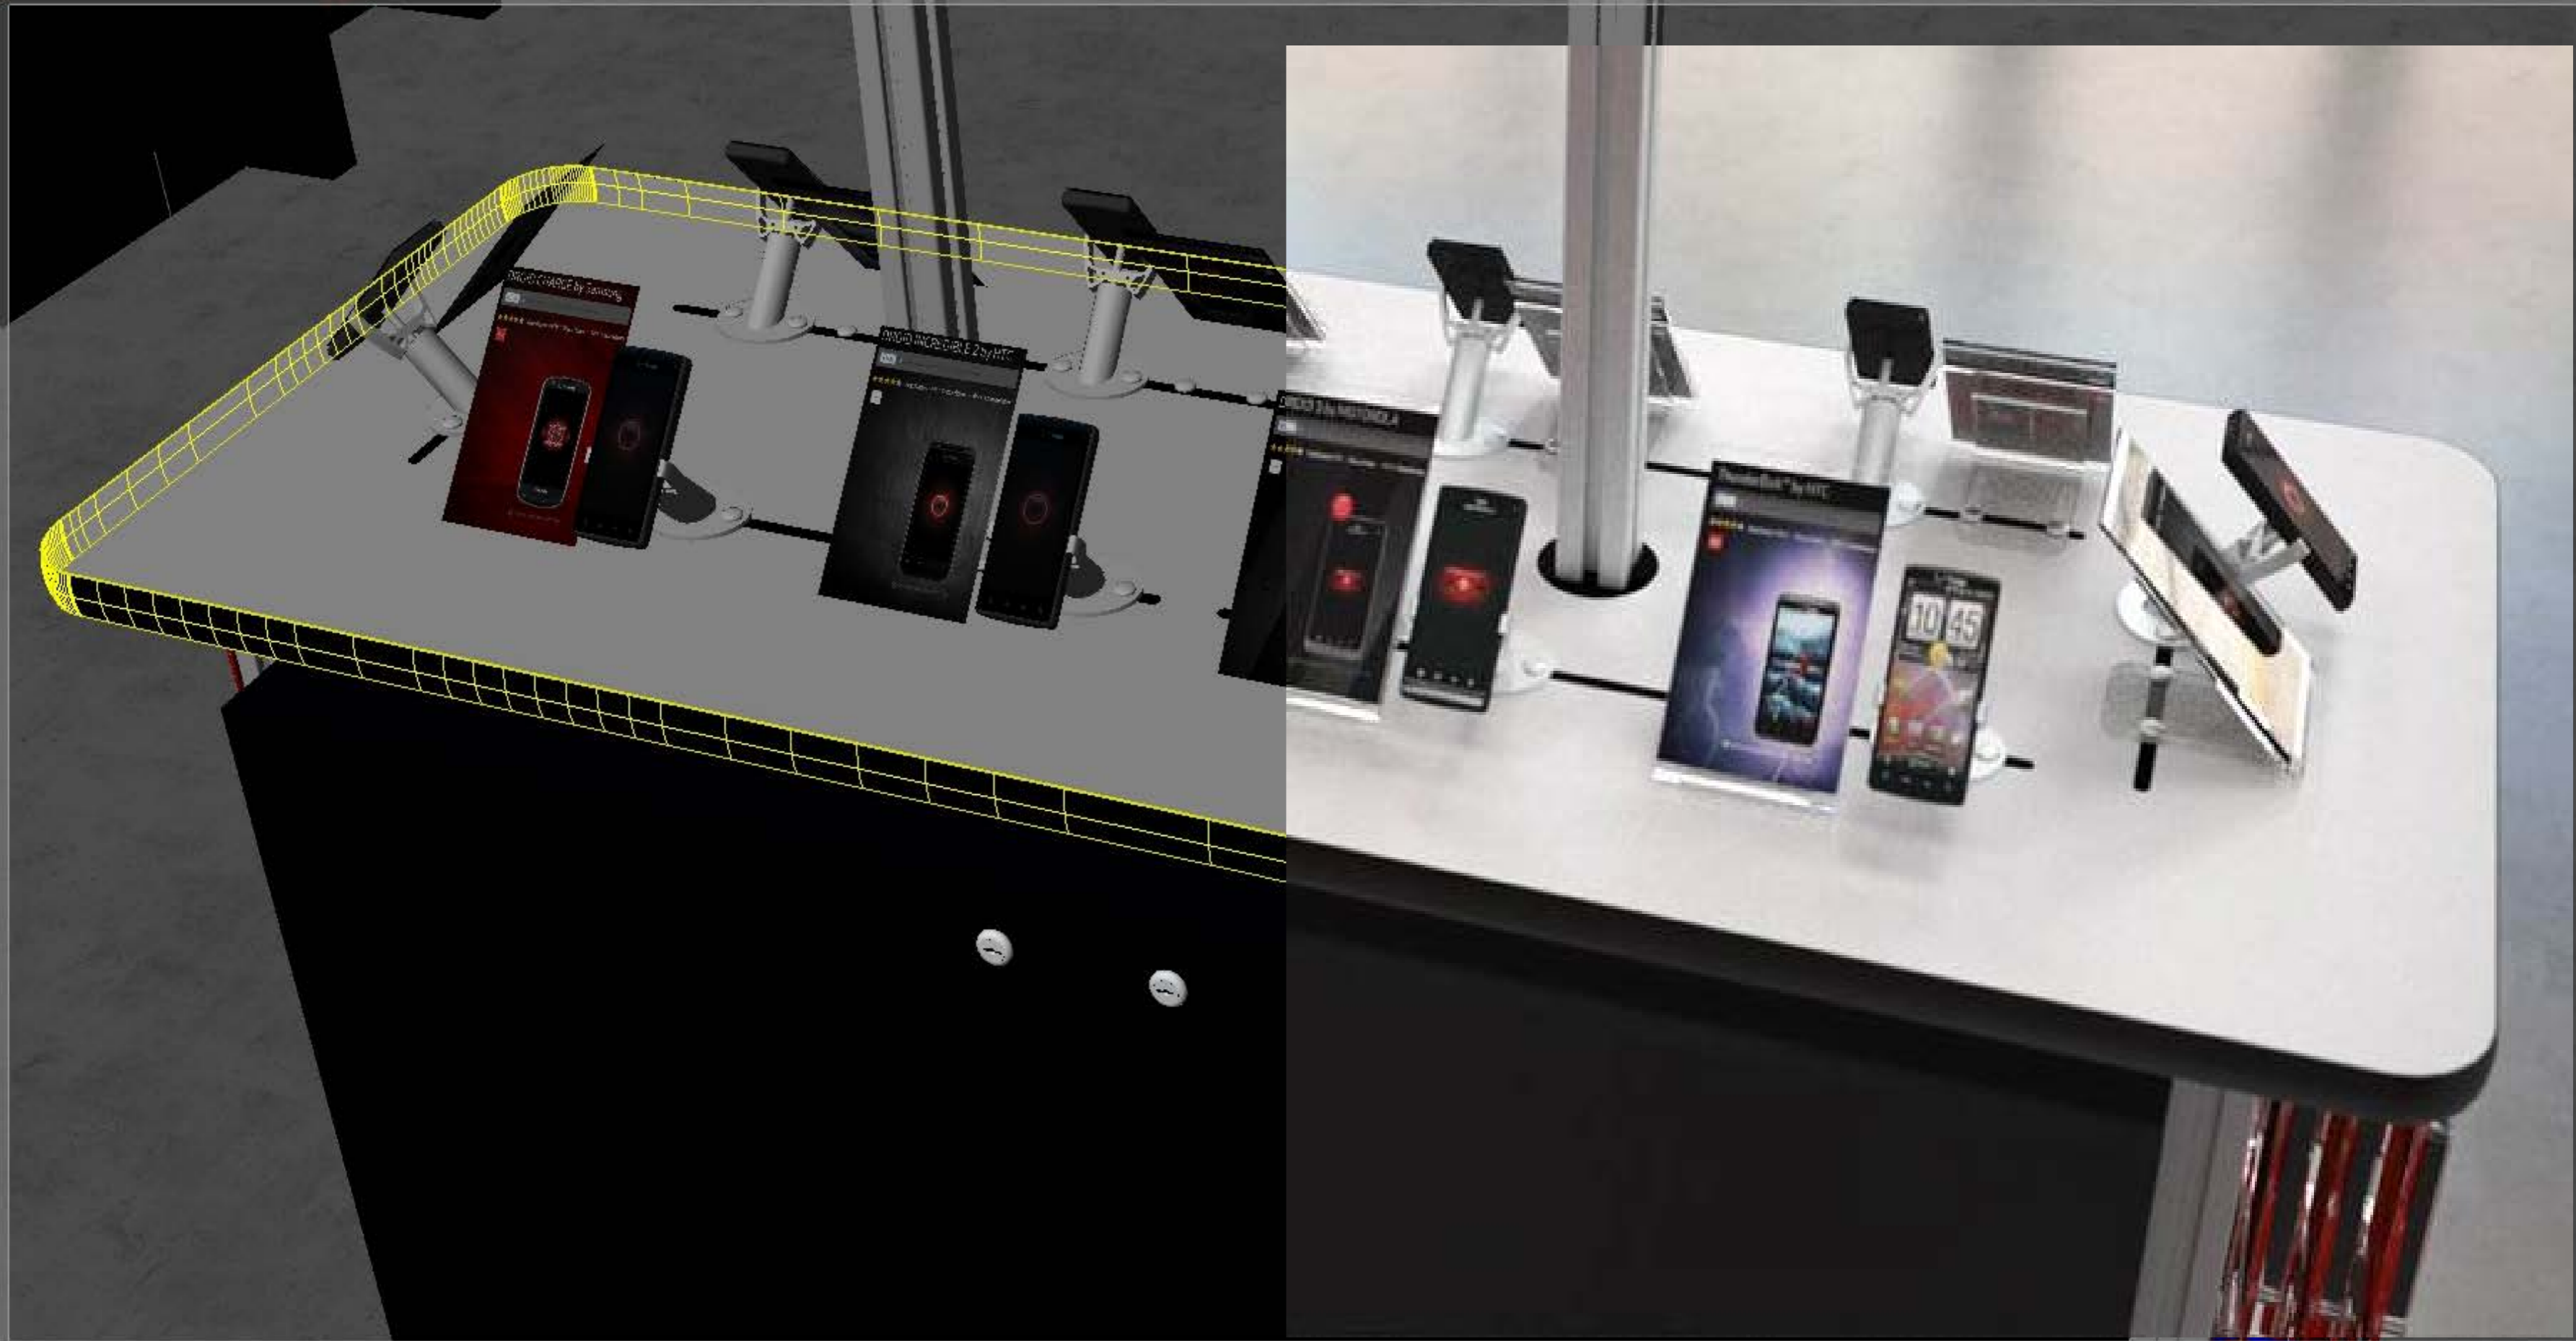

fd: 79.717 | dof (n): 70.150 | dof (f): 92.307

film 48.21 x 22.39 | offset x 0.55, y -0.18 | res 1826 x 848 | ae

End ☒ Near ☐ Point ☒ Mid ☒ Cen ☐ Int ☒ Perp ☐ Tan ☒ Quad ☐ Knot ☐ Project ☐ STrack ☐ Disable