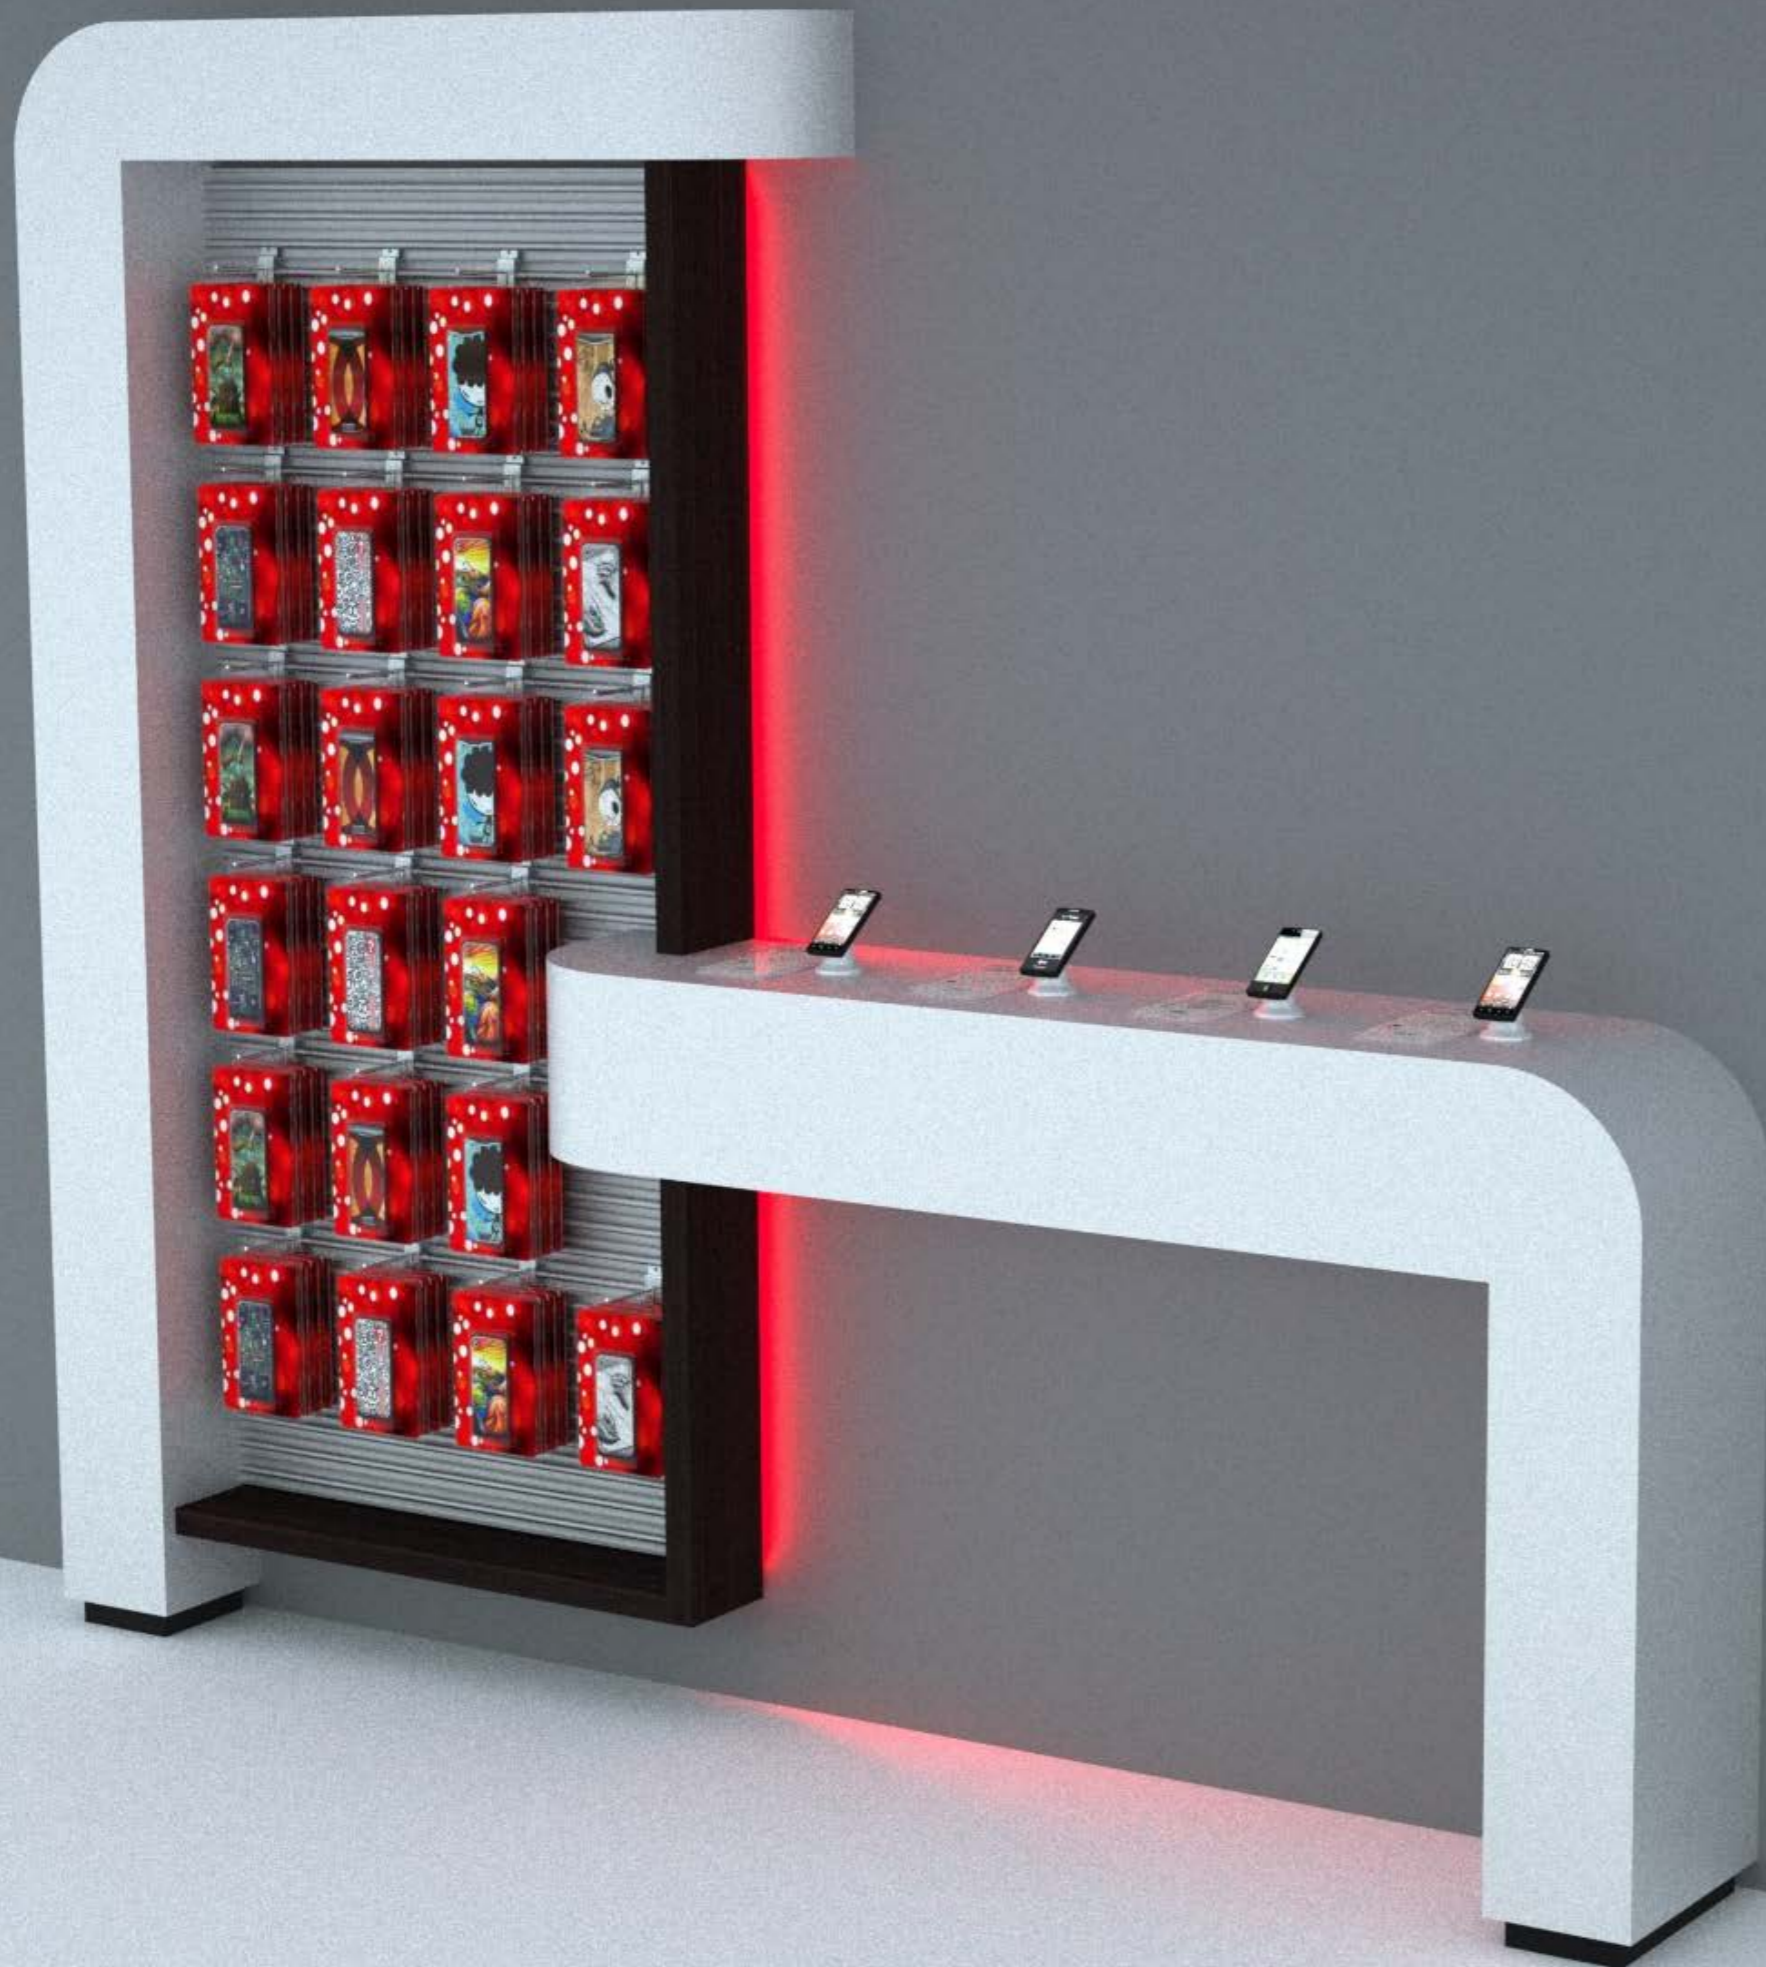

SRIXON STAR X

SR

ronwireless
Premium Retailer

DROID DOES

CONNECT TO
HIGH-SPEED
4G ON THE GO

accessories

accessories

verizon wireless