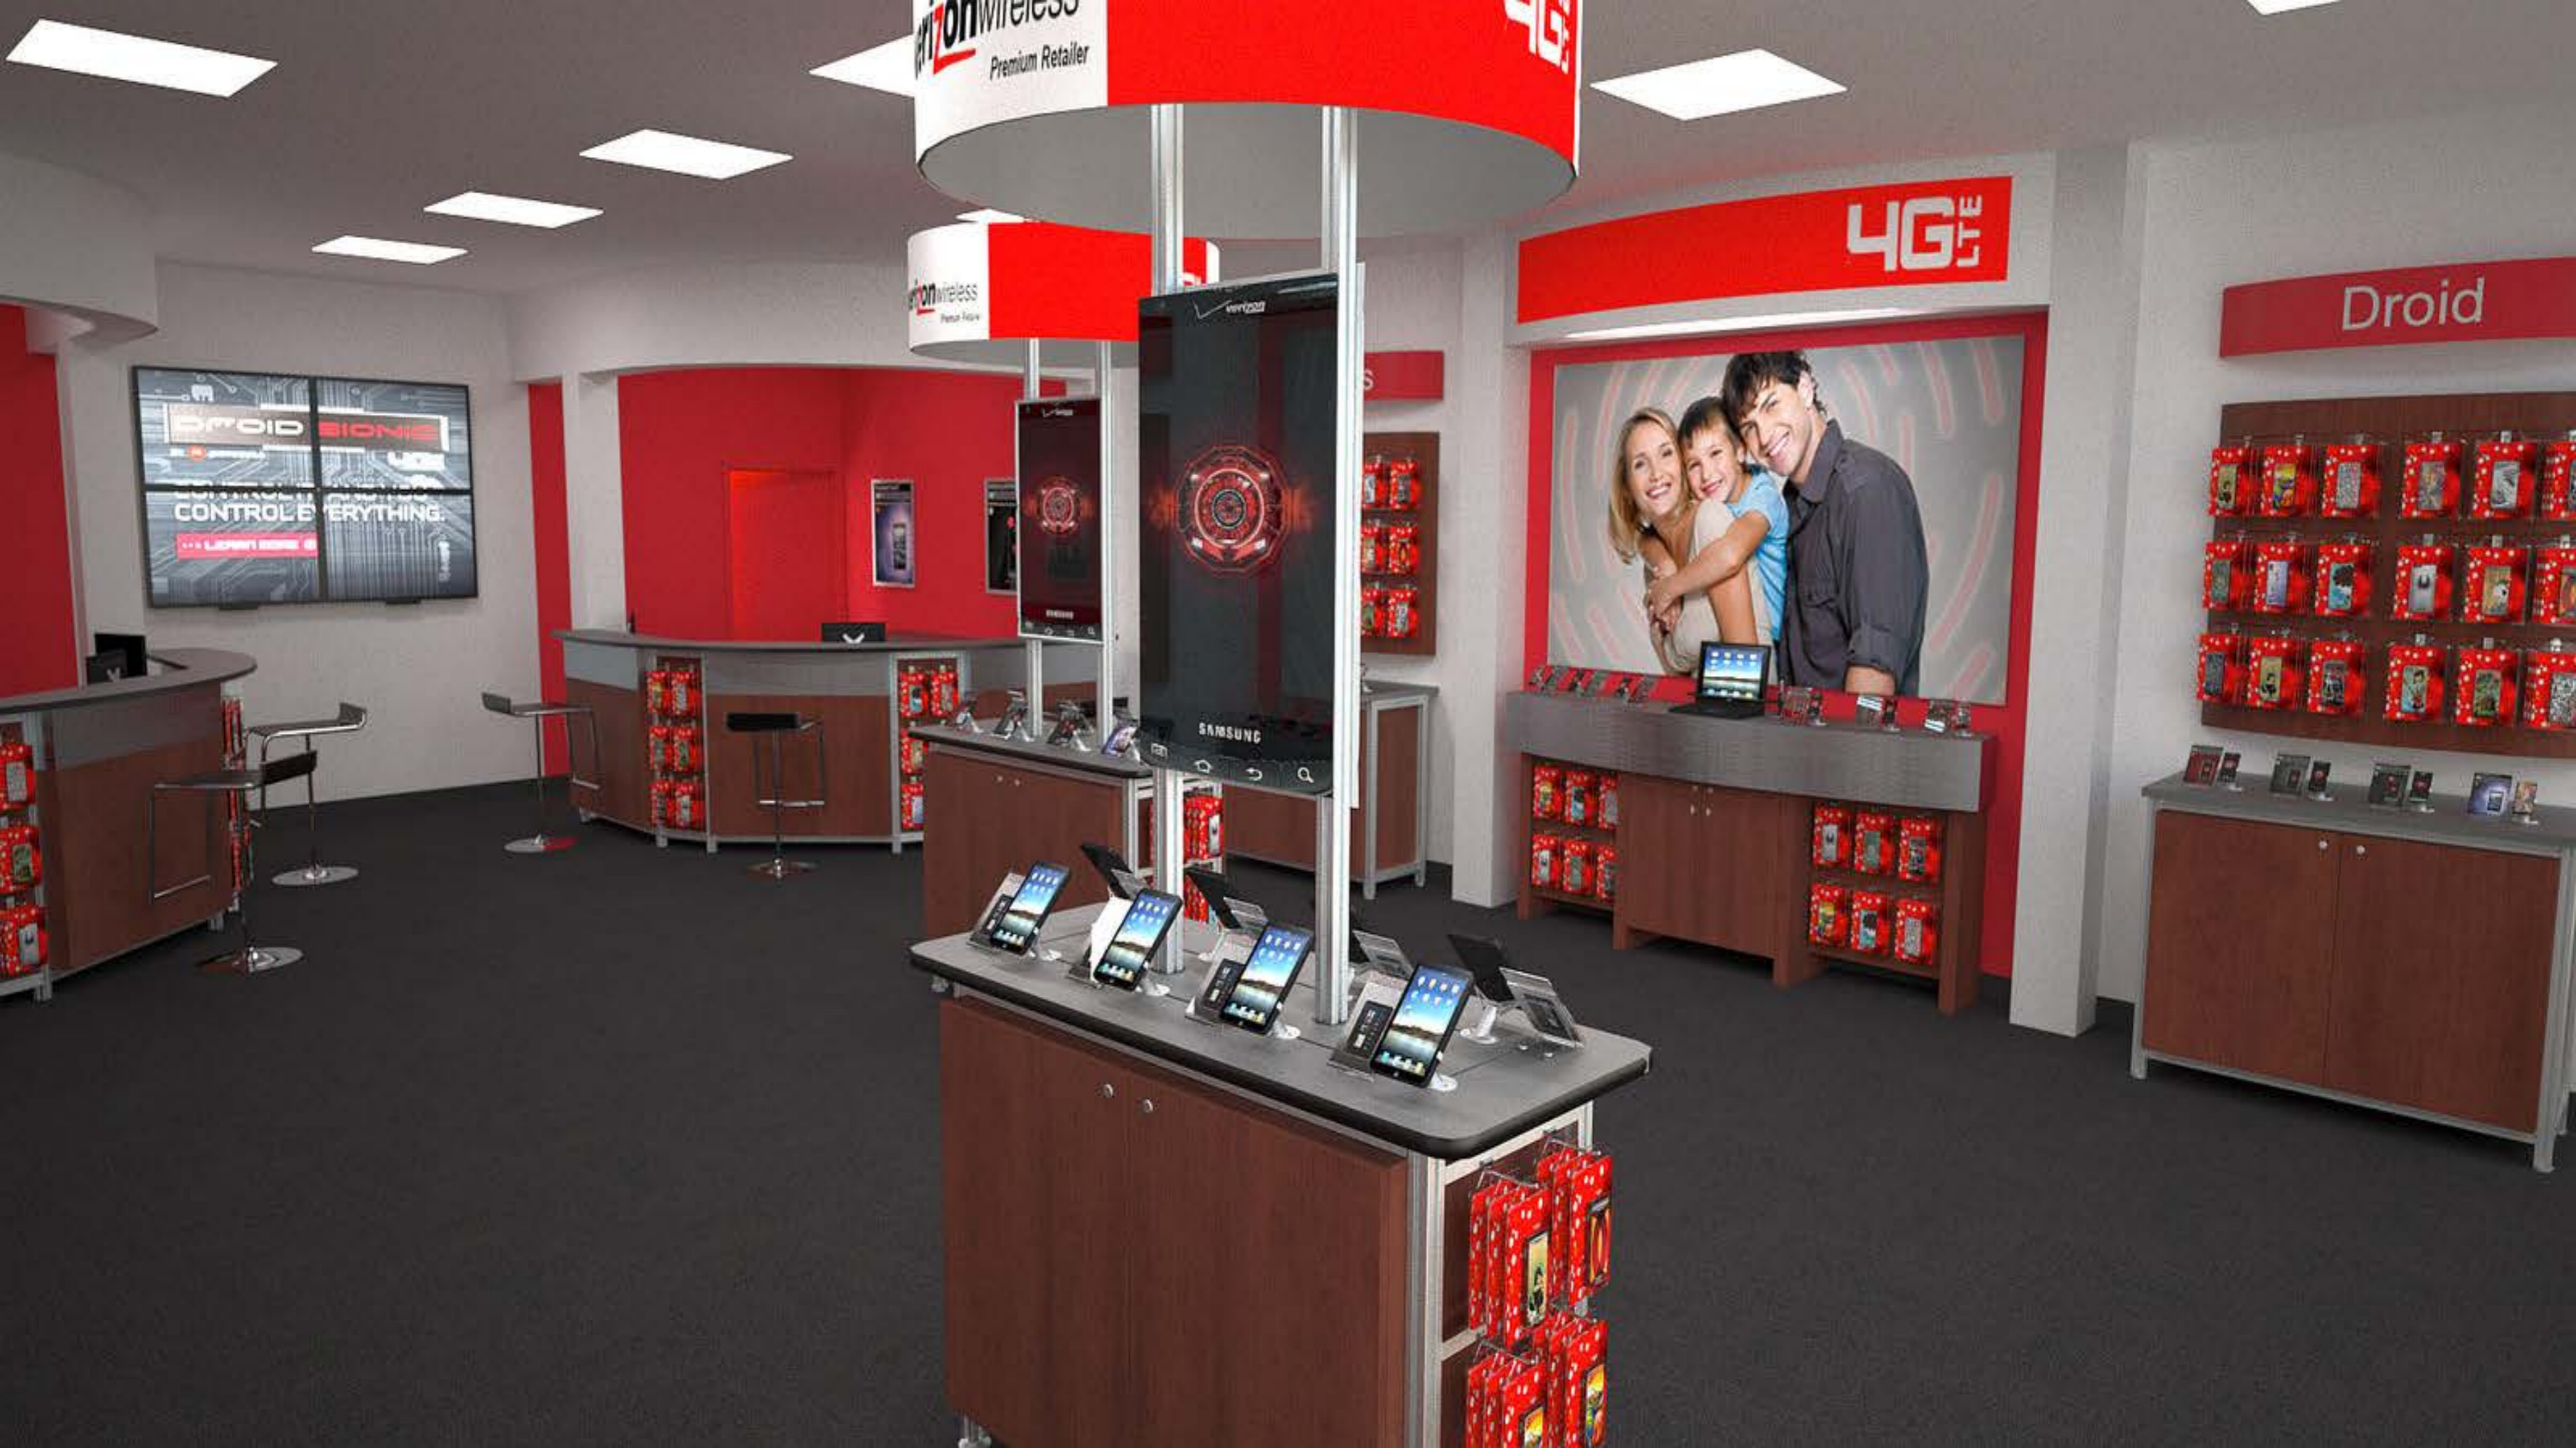

verizon
SAMSUNG

CONTRACT CHALLENGE
FREE
DROID

Verizon Wireless
Premium Retailer

4G LTE

Droid

DROID BIONIC
CONTROL EVERYTHING.

verizon
SAMSUNG

Several Samsung smartphones are displayed on a dark grey counter with a wooden base. Below the counter, a rack holds several red gift bags with white polka dots.