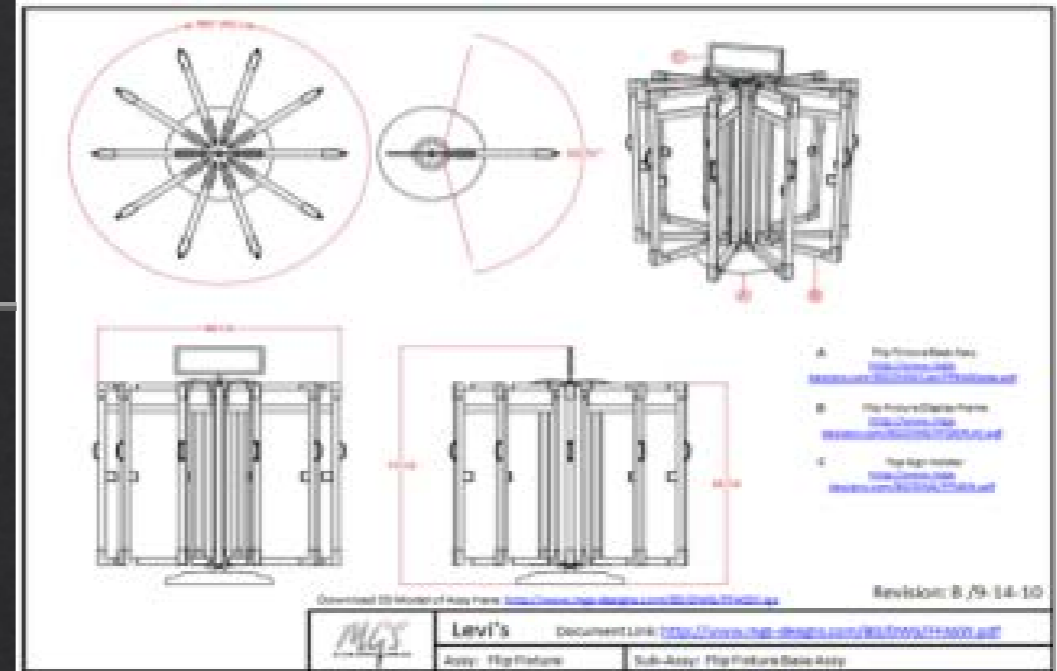

Drawings - Flip Fixture

FLIP FIXTURE ASSEMBLY

- Assembly Master Drawing: <http://www.mgs-designs.com/3D/3DView/3DView.asp>
- Assembly Detail Drawing: <http://www.mgs-designs.com/3D/3DView/3DView.asp>
- 3D Model - IGS: <http://www.mgs-designs.com/3D/3DView/3DView.asp>

FLIP FIXTURE SUB-ASSY / DETAILS

(All DXF Flat patterns are linked from within PDF file Drawings)

- A - Sign Sub-Assembly
  - <http://www.mgs-designs.com/3D/3DView/3DView.asp>
  - <http://www.mgs-designs.com/3D/3DView/3DView.asp>
- B - Rotating Center Sub-Assembly
  - <http://www.mgs-designs.com/3D/3DView/3DView.asp>
  - <http://www.mgs-designs.com/3D/3DView/3DView.asp>
- C - Flip Frame Sub-Assembly
  - <http://www.mgs-designs.com/3D/3DView/3DView.asp>
  - <http://www.mgs-designs.com/3D/3DView/3DView.asp>
  - Inner Card Holder
  - Part Hanger
  - Steel Corner Brackets
    - Upper Inside
      - <http://www.mgs-designs.com/3D/3DView/3DView.asp>
      - <http://www.mgs-designs.com/3D/3DView/3DView.asp>
    - Lower Inside
      - <http://www.mgs-designs.com/3D/3DView/3DView.asp>
      - <http://www.mgs-designs.com/3D/3DView/3DView.asp>
  - Outside brackets
    - <http://www.mgs-designs.com/3D/3DView/3DView.asp>
    - <http://www.mgs-designs.com/3D/3DView/3DView.asp>
- Wood Frame
  - <http://www.mgs-designs.com/3D/3DView/3DView.asp>
  - <http://www.mgs-designs.com/3D/3DView/3DView.asp>
- D - Base and Support Frame Sub-Assembly
  - <http://www.mgs-designs.com/3D/3DView/3DView.asp>
  - <http://www.mgs-designs.com/3D/3DView/3DView.asp>
  - Base Casting
    - <http://www.mgs-designs.com/3D/3DView/3DView.asp>
    - <http://www.mgs-designs.com/3D/3DView/3DView.asp>

Notes: Complete DWG package