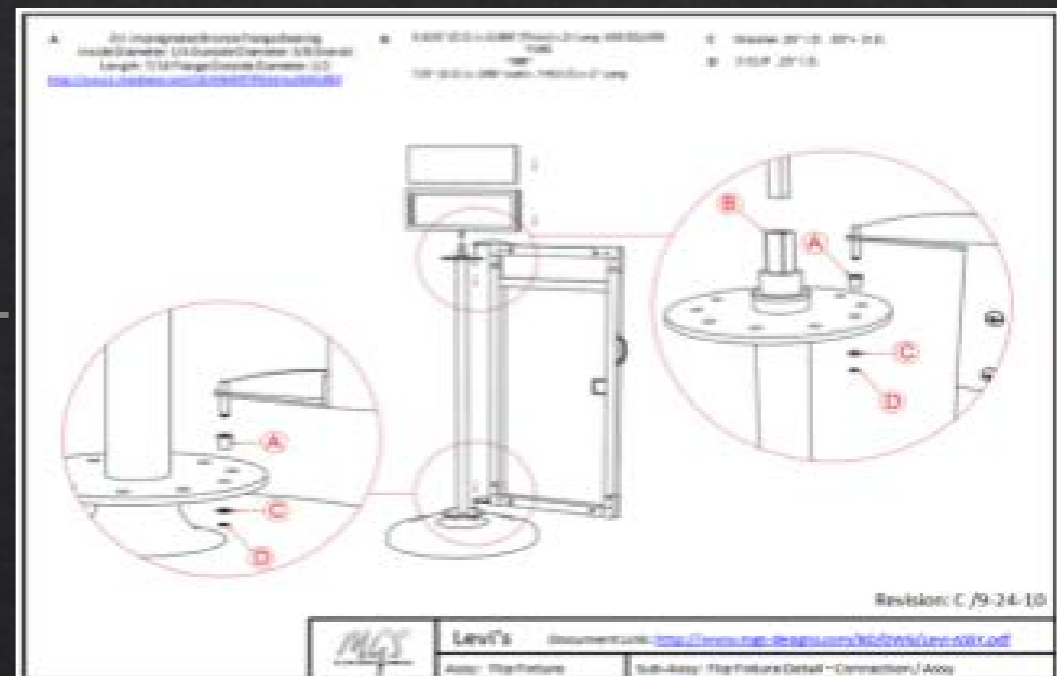

Drawings - Flip Fixture

FLIP FIXTURE ASSEMBLY

- Assembly Master Drawing: <http://www.mgs-designs.com/3D/3DView/3DView.asp>
- Assembly Detail Drawing: <http://www.mgs-designs.com/3D/3DView/3DView.asp>
- 3D Model - IGS: <http://www.mgs-designs.com/3D/3DView/3DView.asp>

FLIP FIXTURE SUB-ASSY / DETAILS

(All DXF Flat patterns are linked from within PDF file Drawings)

- A - Sign Sub-Assembly
  - <http://www.mgs-designs.com/3D/3DView/3DView.asp>
  - <http://www.mgs-designs.com/3D/3DView/3DView.asp>
- B - Rotating Center Sub-Assembly
  - <http://www.mgs-designs.com/3D/3DView/3DView.asp>
  - <http://www.mgs-designs.com/3D/3DView/3DView.asp>
- C - Flip Frame Sub-Assembly
  - <http://www.mgs-designs.com/3D/3DView/3DView.asp>
  - <http://www.mgs-designs.com/3D/3DView/3DView.asp>
  - Inner Card Holder
  - Part Hanger
  - Steel Corner Brackets
    - Upper Inside
      - <http://www.mgs-designs.com/3D/3DView/3DView.asp>
      - <http://www.mgs-designs.com/3D/3DView/3DView.asp>
    - Lower Inside
      - <http://www.mgs-designs.com/3D/3DView/3DView.asp>
      - <http://www.mgs-designs.com/3D/3DView/3DView.asp>
  - Outside brackets
    - <http://www.mgs-designs.com/3D/3DView/3DView.asp>
    - <http://www.mgs-designs.com/3D/3DView/3DView.asp>
- Wood Frame
  - <http://www.mgs-designs.com/3D/3DView/3DView.asp>
  - <http://www.mgs-designs.com/3D/3DView/3DView.asp>
- D - Base and Support Frame Sub-Assembly
  - <http://www.mgs-designs.com/3D/3DView/3DView.asp>
  - <http://www.mgs-designs.com/3D/3DView/3DView.asp>
  - Base Casting
    - <http://www.mgs-designs.com/3D/3DView/3DView.asp>
    - <http://www.mgs-designs.com/3D/3DView/3DView.asp>

Notes: Complete DWG package