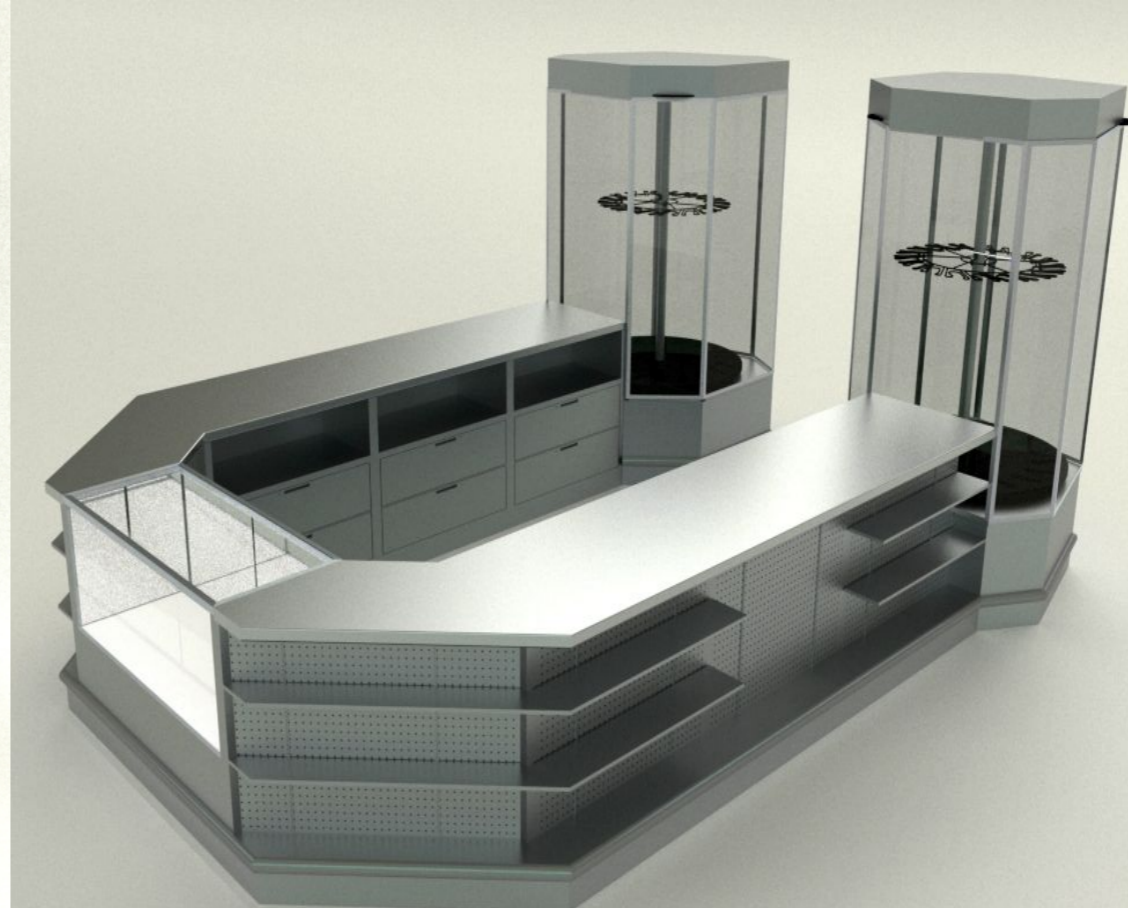

fd: 79.717 | dof (n): 70.150 | dof (f): 92.307

film 48.21 x 22.39 | offset x 0.55, y -0.18 | res 1826 x 848 | ae

End Near Point Mid Cen Int Perp Tan Quad Knot Project STrack Disable

#HOTCRAZYFUN
GET OUTSIDE!