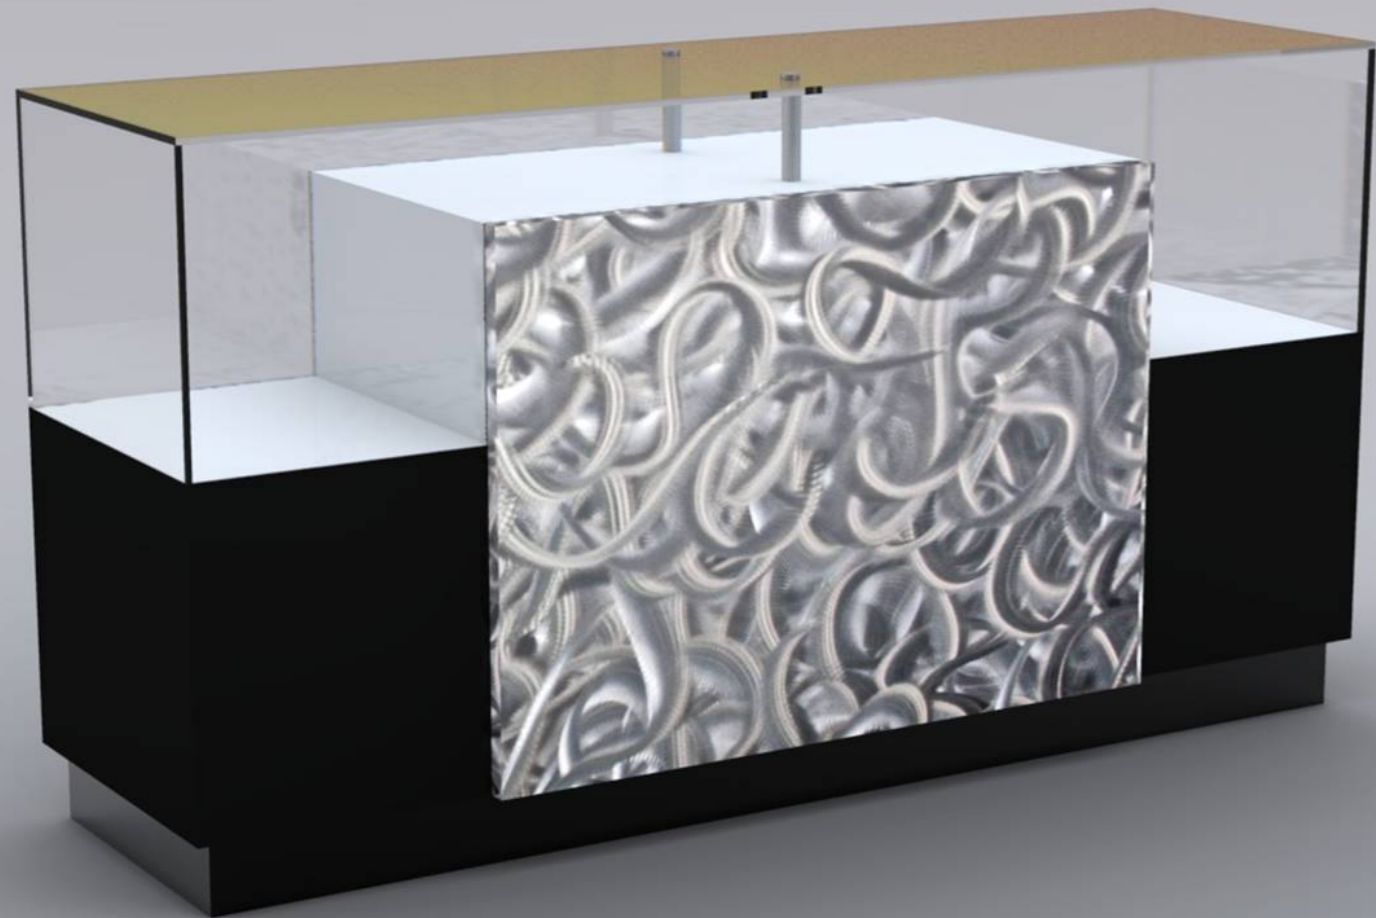

SRIXON STAR X

SR

ronwireless
Premium Retailer

DROID DOES

CONNECT TO
HIGH-SPEED
4G ON THE GO

accessories

accessories

verizon wireless